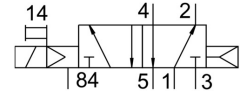

Air solenoid valve CPE24-M1H-5L-3/8

Part number: 163166

FESTO

Data sheet

Feature	Value
Valve function	5/2, monostable
Actuation type	Electrical
Width	24 mm
Standard nominal flow rate	2900 l/min
Pneumatic working port	G3/8
Operating voltage	24V DC
Operating pressure	0.25 MPa ... 1 MPa
Operating pressure	2.5 bar ... 10 bar
Structural design	Piston gate valve
Reset method	Pneumatic spring
Certification	c UL us - Recognized (OL)
Maritime classification	See certificate
Degree of protection	IP65 With plug socket as per IEC 60529
Nominal width	11 mm
Type code	CPE24
Exhaust air function	With flow control option
Sealing principle	Soft
Mounting position	Any
Manual override	Detenting via accessory Non-detenting
Type of control	Pilot-controlled
Pilot air supply port	Internal
Flow direction	Non-reversible
Symbol	00991023
Valve position ID	Label holder
Lap	Overlap
Switching time off	50 ms
On switching time	40 ms
Duty cycle	100%
Max. positive test pulse with 0 signal	3300 µs
Max. negative test pulse on 1 signal	3100 µs
Coil characteristics	24 V DC: 1.5 W
Permissible voltage fluctuations	-15 % / +10 %
Operating medium	Compressed air as per ISO 8573-1:2010 [7:4:4]